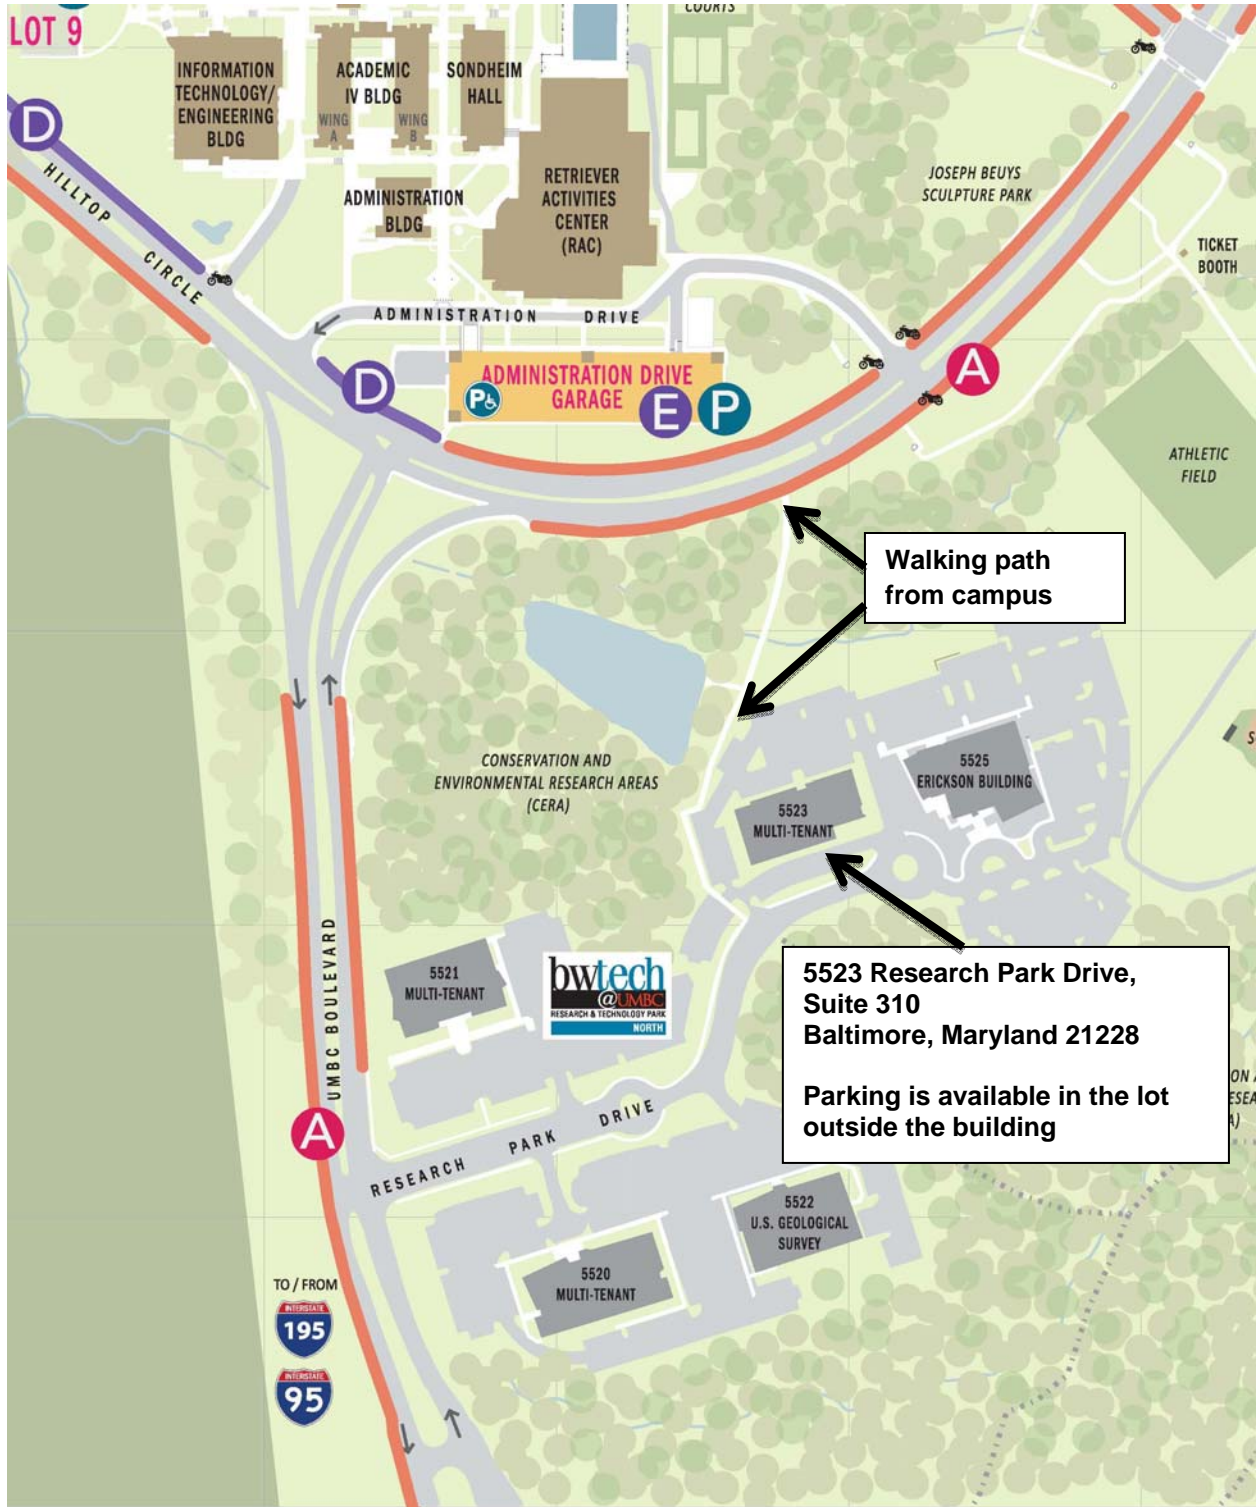

# bwtech@UMBC North

Walking path from campus

5523 Research Park Drive, Suite 310  
Baltimore, Maryland 21228  
Parking is available in the lot outside the building