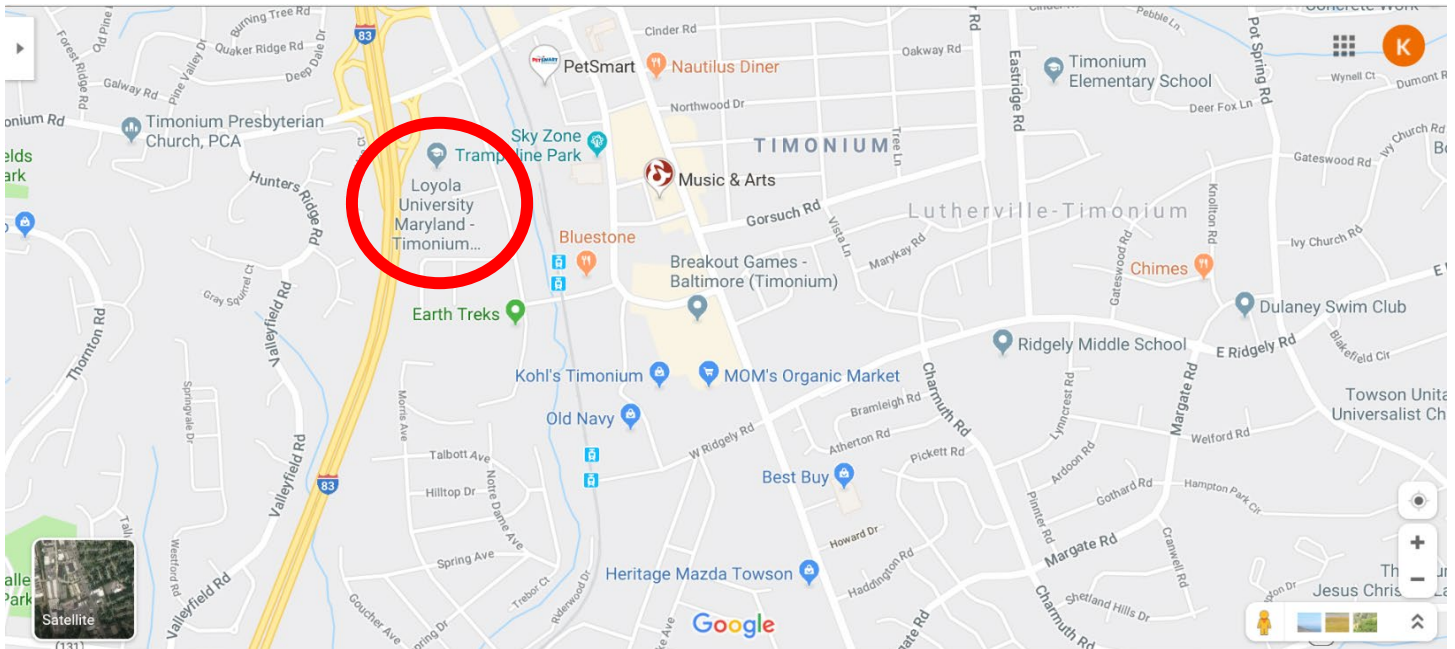

Sponsored by: BCPS Department of Organizational Development, BCPS Department of Human Resources, TABCO, and MSEA.

Directions to Loyola Graduate Center in Timonium, MD:

- From the Baltimore Beltway, I-695, take 1-83 North to Exit 16A, Timonium Road East.
- Make first right on Greenspring Drive.
- Turn right again into Timonium Campus (approx. 100 yards).