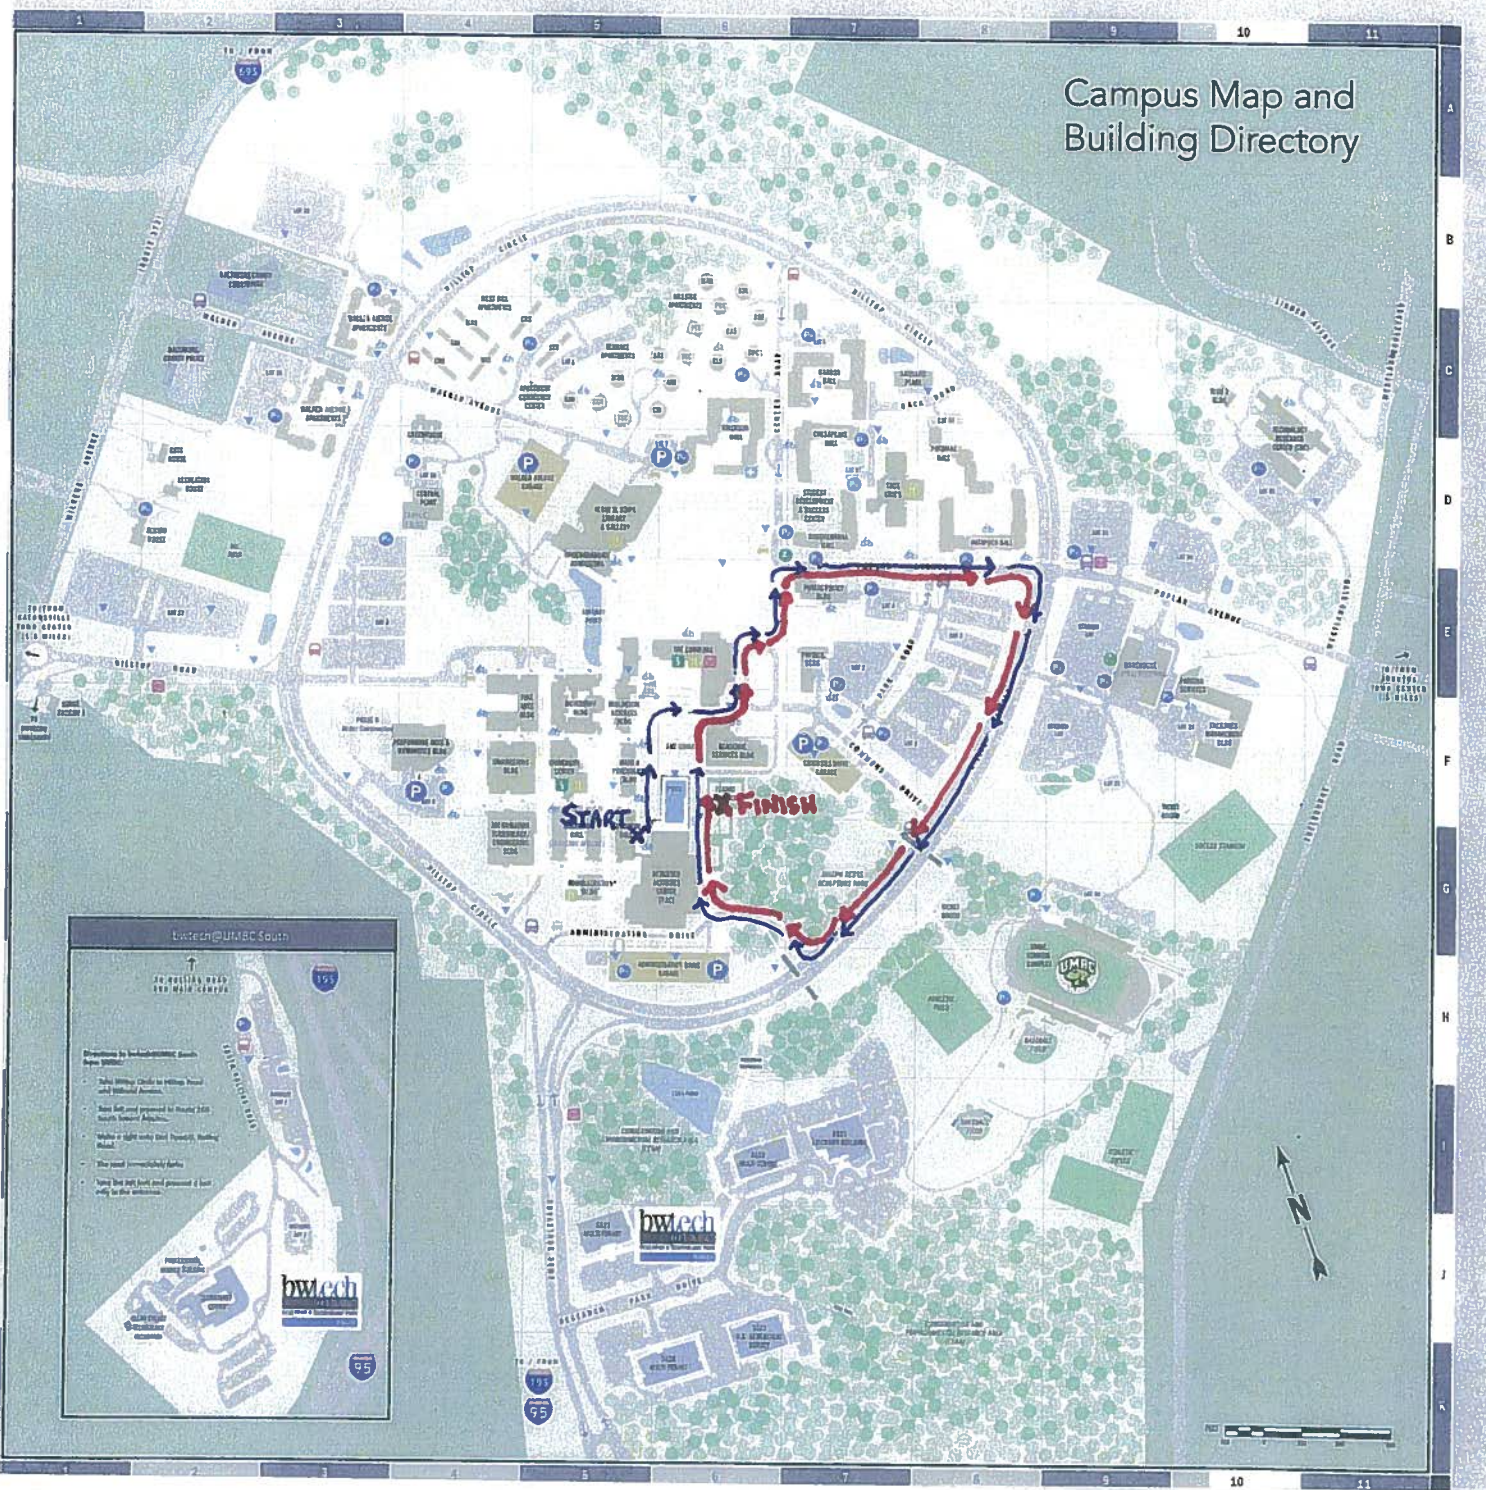

# Campus Map and Building Directory

bwtech@UMBC South

INSTITUTIONAL ROAD AND HIGHWAY MAP

- This map shows the location of the race start and finish.
- Race start and finish are located at the Commons.
- Maps in right margin show Poplar, Hilltop, and Commons.
- This map is intended for general information.
- Please see the race packet for more information.

## UMBC 3K Shamrock Run

***Start: Side Pool Entrance at RAC***

**Straight Down Left Side of Quad – Right at End of Quad in Front of Commons  
 Left When Past Commons – Follow Walk-way to Right on Poplar Ave  
 Right on Hilltop Circle – Right on Administration Drive- Right at Tennis Court Entrance  
 Straight to Commons – Bear Right Past Commons – Follow Walk-way to Right on Poplar Ave  
 Right on Hilltop Circle – Right on Administration Drive – Right at Tennis Court Entrance**

***Finish: Last Tennis Court***