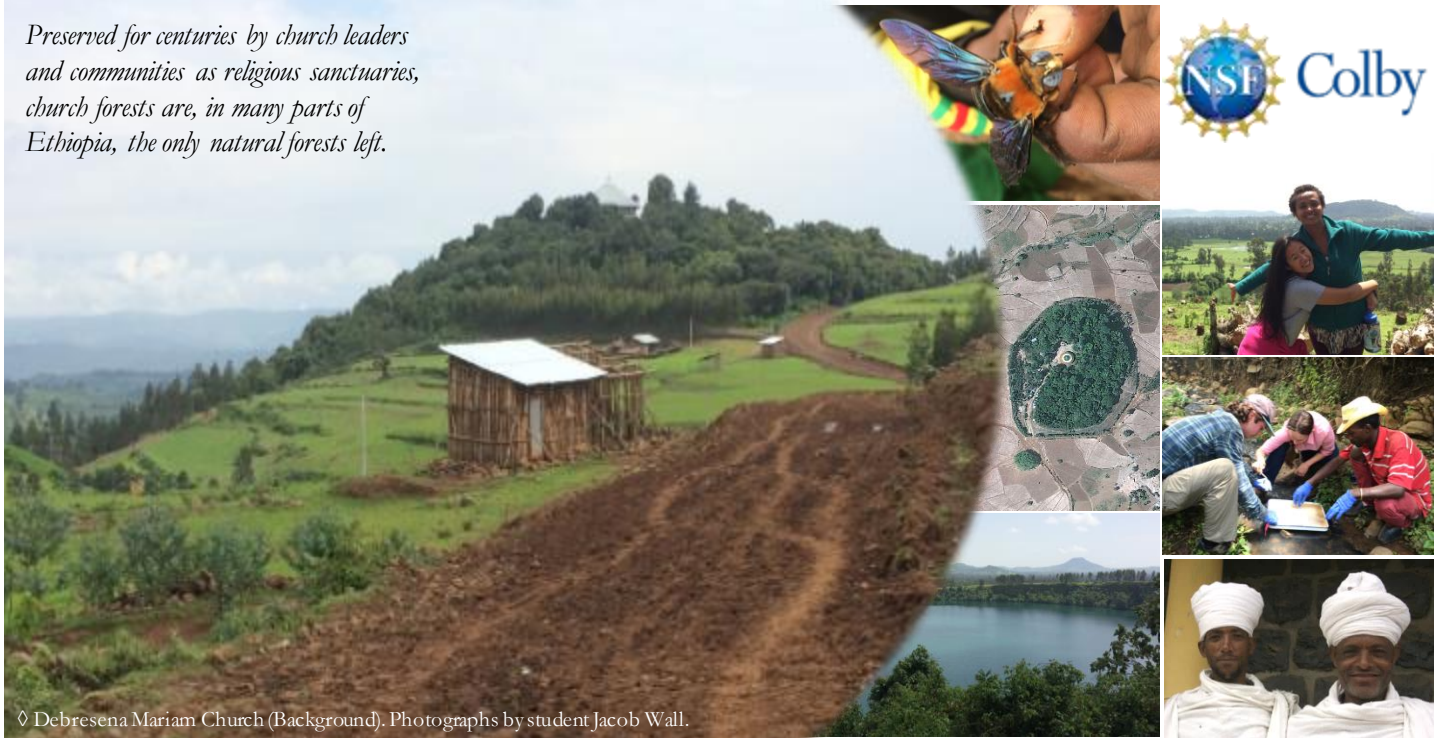

RESEARCH EXPERIENCES FOR UNDERGRADUATES (REU) in Ethiopia

Explore the Church Forests of Amhara, Ethiopia ♦ Summer 2016

Preserved for centuries by church leaders and communities as religious sanctuaries, church forests are, in many parts of Ethiopia, the only natural forests left.

♦ Debresena Mariam Church (Background). Photographs by student Jacob Wall.

Apply online at www.colby.edu/reu-in-ethiopia

IN SUMMER 2016, the REU Site at Colby College in Waterville, Maine will offer eight undergraduate students the chance to conduct path-breaking interdisciplinary research on the ecological, economic and cultural roles of church forests in Amhara, Ethiopia.

During the 8-week program (*approx.* July 6-August 24), students will train at Colby College in social survey and ecological methods, Geographic Information Systems (GIS), and written and oral communication. They will then travel to, Ethiopia to conduct fieldwork with [REU faculty mentors](#) Dr. Travis Reynolds and Dr. Denise Bruesewitz of Colby College, Dr. Margaret “Canopy Meg” Lowman of the California Academy of Sciences, and Dr. Alemayehu Wassie of Debre Tabor University.

Our REU Site program integrates social, ecological and geospatial methods allowing students to conduct independent research in the areas of:

- Interviews/surveys exploring church forest values and forest threats
- GIS analyses of forest extent and species composition over time
- Ecological surveys of church forest pollinators and insect biodiversity
- Estimation of church forest impacts on water flows and water quality
- Exclusion experiments studying grazers’ impacts on forest regeneration
- Restoration experiments studying opportunities for church forest regrowth